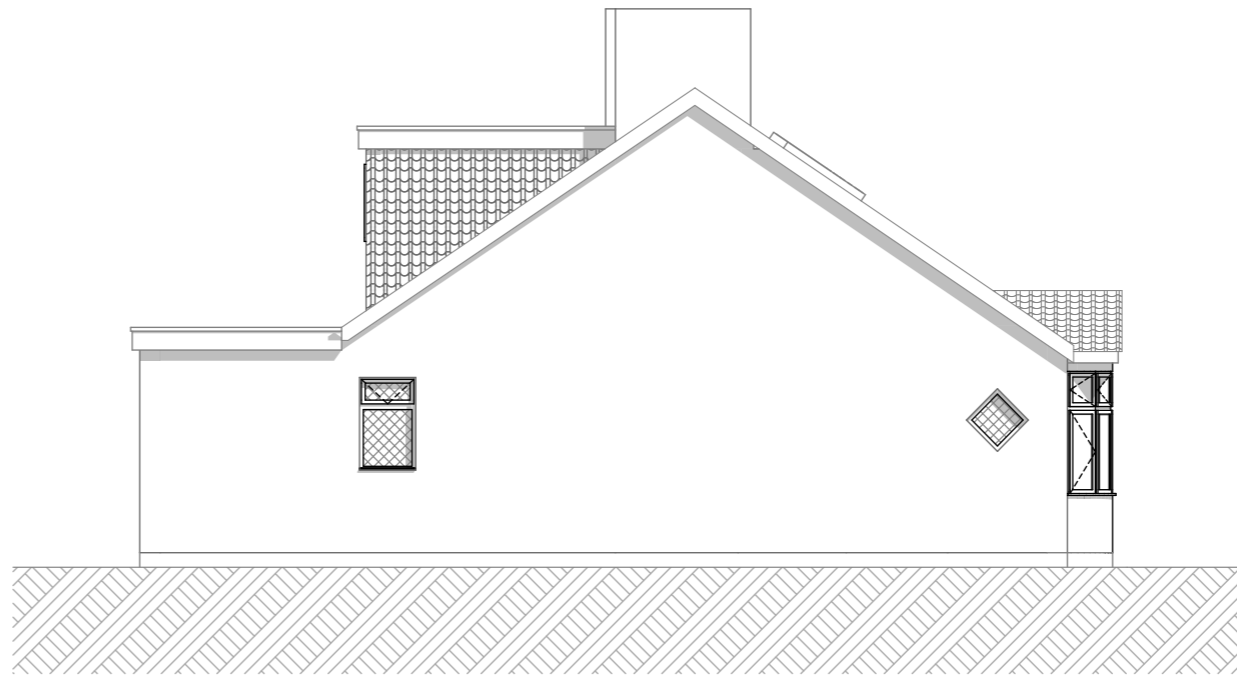

Front Elevation

Flank Elevation

Rear Elevation

Flank Elevation

**ARCHITECTURE**

255 London Road, Hadleigh, Essex, SS7 2BN

Info@A9Architecture.co.uk

Tel: 01702558888

Project:  
27 Glenbervie Drive  
Leigh-on-Sea  
Essex  
SS9 3JU

Drawing Title:  
Existing Elevations

Client:  
Adam & Nikki Kantor

Drawn: TV	Checked: DP	Date: 4/19/2018	Scale: 1:100	Paper Size A3
--------------	----------------	--------------------	-----------------	------------------