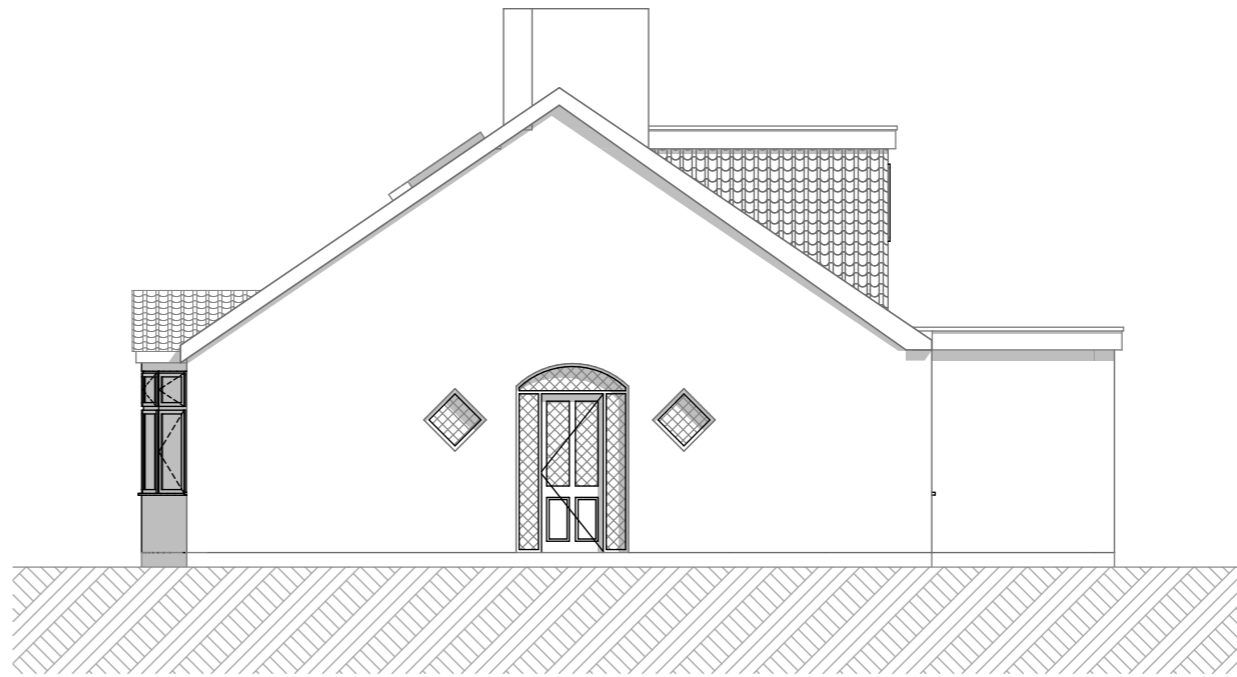

Front Elevation

Flank Elevation

Rear Elevation

Flank Elevation

**ARCHITECTURE**

255 London Road, Hadleigh, Essex, SS7 2BN

Info@A9Architecture.co.uk

Tel: 01702558888

Project:  
27 Glenbervie Drive  
Leigh-on-Sea  
Essex  
SS9 3JU

Drawing Title:  
Existing Elevations

Client:  
Adam & Nikki Kantor

Drawn: TV	Checked: DP	Date: 4/19/2018	Scale: 1:100	Paper Size A3
--------------	----------------	--------------------	-----------------	------------------